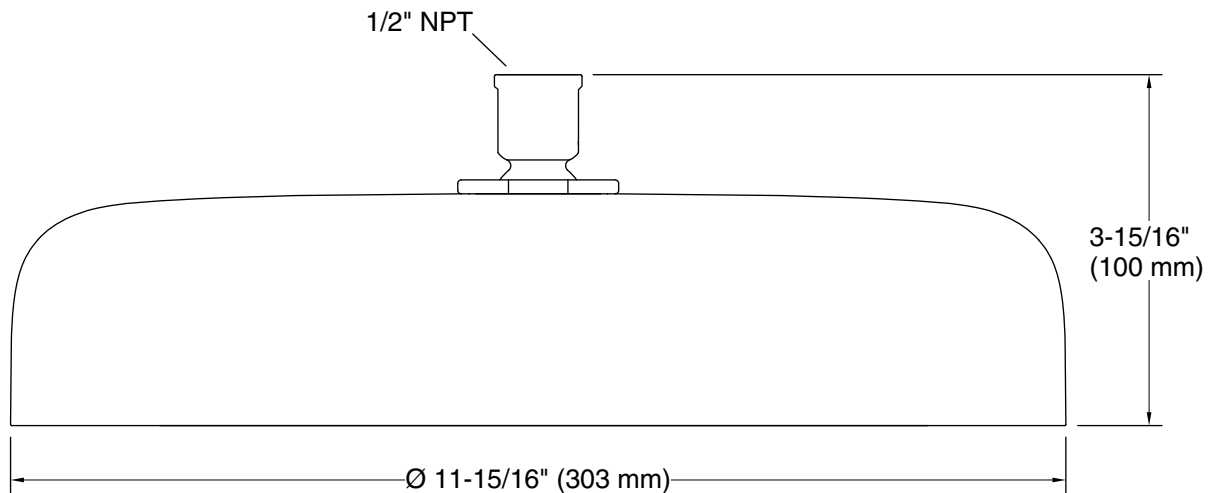

Color	Code	Description
	CP	Polished Chrome
	BN	Vibrant® Brushed Nickel
	BL	Matte Black
	2MB	Vibrant® Brushed Moderne Brass

Technical Information

All product dimensions are nominal.

Showerhead/Body Spray: